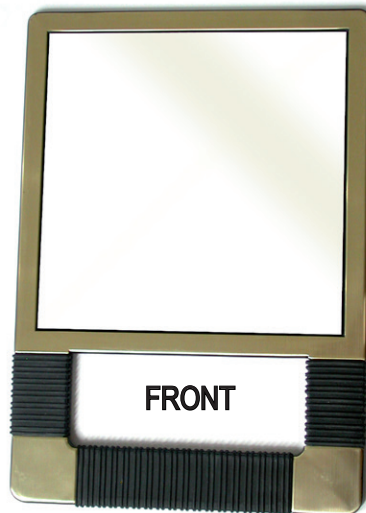

MIRRORS

Mirrors Mirrors Mirrors

Salon Mirror Units & Back Mirrors

Mirrors Mirrors Mirrors

ZEPHYR WALL & ISLAND MIRROR UNIT

These versatile mirror units can be used as a wall unit or be placed back to back to form an island unit.

FEATURES:

- Tubular Metal Frame
- Powder Coated Finish Footrest
- Double Laminated Shelves
- Footrest
- Hairdryer Holding Ring
- Clipper Holding Hook

MEASUREMENTS:

Height: 1800mm

Width: 600mm

Depth: 350mm

Mirror width: 470mm

Code: ZMUS

RECTANGLE DOUBLE HANDLE BLACK

Code: BKMR Plastic Frame

Code: BKMRF Rubber Frame

PERSPEX BACK MIRROR

Code: BKMP with Handle

FRONT

BACK

CENTRIX CHROME WITH HANDLE

Code: BKMCC

Updated 13 June 2017